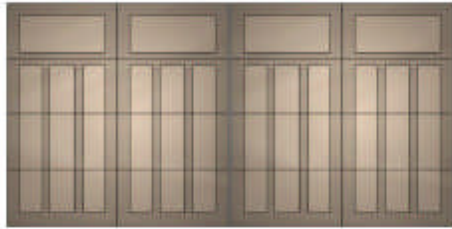

Craftsman Series steel insulated Carriage House doors

Model 175

Model 475

Model 275

Model 575

Model 375

Model 675

Solid Doors

Craftsman Series steel insulated Carriage House doors

Model 175Plus

Model 475Plus

Model 275Plus

Model 575Plus

Model 375Plus

Model 675Plus

Glazed Doors